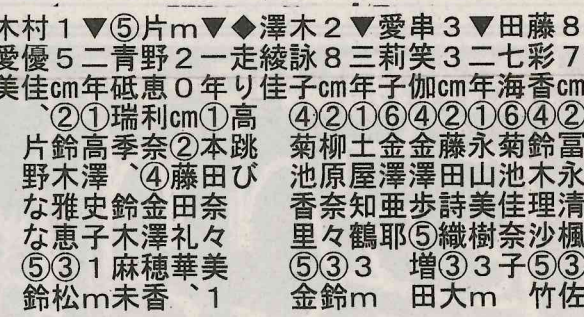

Table of female track and field results including 100m, 200m, 400m, 800m, 1500m, 5000m, 10000m, 20000m, 50000m, 100000m, 3000m, 5000m, 10000m, 20000m, 50000m, 100000m.

Table of male track and field results including 100m, 200m, 400m, 800m, 1500m, 5000m, 10000m, 20000m, 50000m, 100000m, 3000m, 5000m, 10000m, 20000m, 50000m, 100000m.

Table of female track and field results including 100m, 200m, 400m, 800m, 1500m, 5000m, 10000m, 20000m, 50000m, 100000m, 3000m, 5000m, 10000m, 20000m, 50000m, 100000m.

Table with columns: 種別 (Category), クラス (Class), 車名 (Car Name), ナンバー (Number), M/T/A/T, 1日料金(税込) (Daily Rate), 定員 (Capacity). Lists various car models and their specifications.